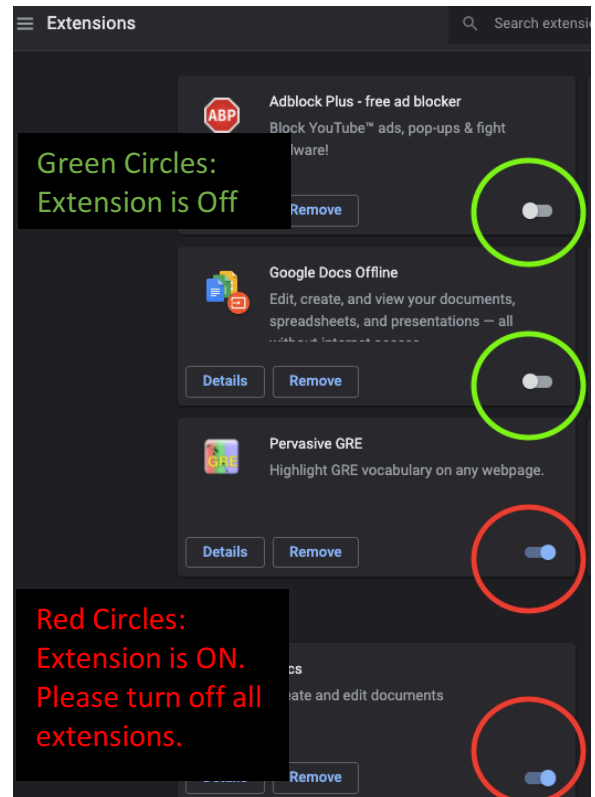

3. Turn Off all Extensions (Especially any Adblock extensions)

4. Your Google Chrome Browser's settings are ready for the eMEP System 😊